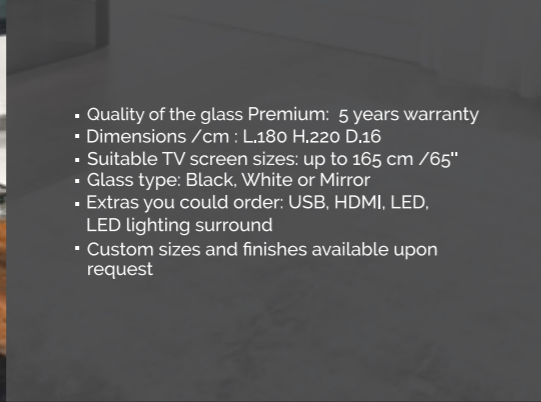

WARM AND COZY

Form meets function in this dual action HiFrame hidden television and fireplace unit. Stay cozy and warm while watching your favorite movie or TV show, or keep it cool with our flameless Magic-Fire options. Our fireplace units add a touch of warmth to any living room, family room, bedroom, or hotel and restaurant lobby.

- Quality of the glass Premium: 5 years warranty
- Dimensions /cm : L.180 H.220 D.16
- Suitable TV screen sizes: up to 165 cm /65"
- Glass type: Black, White or Mirror
- Extras you could order: USB, HDMI, LED, LED lighting surround
- Custom sizes and finishes available upon request

BLENDSEFFORTLESSLY

FIREPLACE