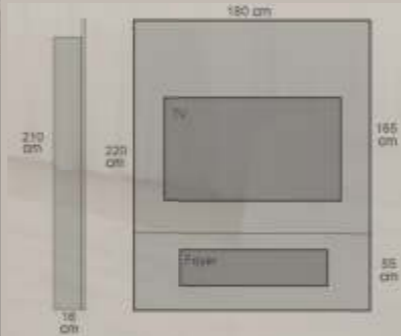

- Quality of the glass Premium: 5 years warranty
- Dimensions /cm : L.200 H.110 D.10
- Suitable TV screen sizes: up to 165 cm /65"
- Glass type: Black, White or Mirror
- Extras you could order: USB, HDMI, LED, LED lighting surround
- Custom sizes and finishes available upon request

- Quality of the glass Premium: 5 years warranty
- Outer dimensions /cm : L.260 H.170 D.6,5
- Glass dimensions /cm : L.200 H.110 D.13
- Suitable TV screen sizes: up to 165 cm /65"
- Glass type: Black, White or Mirror
- Extras you could order: USB, HDMI, LED, LED lighting surround
- Frame options: eco-leather, fabric, metal, wood
- Custom sizes and finishes available upon request

- Quality of the glass Premium: 5 years warranty
- Dimensions /cm : L.180 H.220 D.16
- Suitable TV screen sizes: up to 165 cm /65"
- Glass type: Black, White or Mirror
- Extras you could order: USB, HDMI, LED, LED lighting surround
- Custom sizes and finishes available upon request