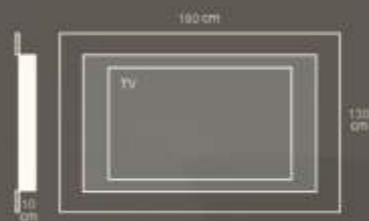

- Quality of the glass Premium: 5 years warranty
- Dimensions /cm : L,184 H,134 D,10
- Suitable TV screen sizes: up to 165 cm /65"
- Glass type: Black, White or Mirror
- Extras you could order: USB, HDMI, LED, LED lighting surround
- Custom sizes and finishes available upon request

- Quality of the glass Premium: 5 years warranty
- Dimensions / cm : L.204 H.204 D.10
- Suitable TV screen sizes: up to 140 cm /55"
- Glass type: Black, White or Mirror
- Extras you could order: USB, HDMI, LED, LED lighting surround
- Custom sizes and finishes available upon request

- Quality of the glass Premium: 5 years warranty
- Dimensions / cm : L,180 H,130 D,10
- Suitable TV screen sizes: up to 165 cm /65"
- Glass type: Black, White or Mirror
- Extras you could order: USB, HDMI, LED, LED lighting surround
- Different types of wooden frames
- Custom sizes and finishes available upon request

- Quality of the glass Premium: 5 years warranty
- Dimensions /cm : L,182 H,122 D,14
- Suitable TV screen sizes: up to 165 cm /65"
- Glass type: Black, White or Mirror
- Extras you could order: USB, HDMI, LED, LED lighting surround
- Custom sizes and finishes available upon request