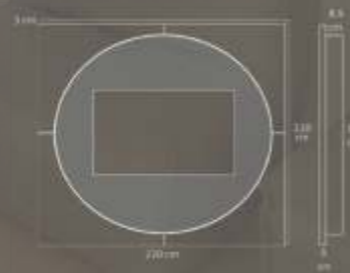

- Quality of the glass Premium: 5 years warranty
- Dimensions /cm : L,182 H,122 D,14
- Suitable TV screen sizes: up to 165 cm /65"
- Glass type: Black, White or Mirror
- Extras you could order: USB, HDMI, LED, LED lighting surround
- Custom sizes and finishes available upon request

- Quality of the glass Premium: 5 years warranty
- Dimensions /cm : L.220 H.220 D.11,5
- Suitable TV screen sizes: up to 165 cm /65"
- Glass type: Black, White or Mirror
- Extras you could order: USB, HDMI, LED, LED lighting surround
- Frame options: eco-leather, metal, wood...
- Custom sizes and finishes available upon request