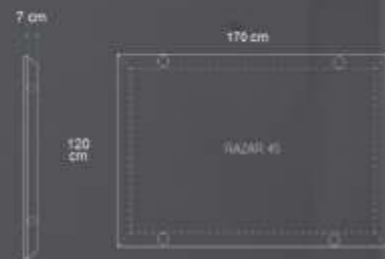

THIN IS IN. RAZAR THIN

Our slimmest model, the Razar is the epitome of modern and sleek design. This frameless unit adapts to the most modern architecture and interior design.

- Quality of the glass Premium: 5 years warranty
- Dimensions /cm : L.170 H.120 D.7
- Suitable TV screen sizes: up to 165 cm /65"
- Glass type: Black, White or Mirror
- Extras you could order: USB, HDMI, LED, LED lighting surround
- Frame options: black or white
- Custom sizes and finishes available upon request

BATHROOM LINE

From TV Mirrors to lighted mirrors with Smart Mirror Technology, including Amazon's Alexa and Google Home, you can watch your favorite morning news, hear music you love, or get on-the-spot weather information all with hands-free control. Visit us at www.hiframe.eu and see how Hiframe can help customize your bathroom experience.