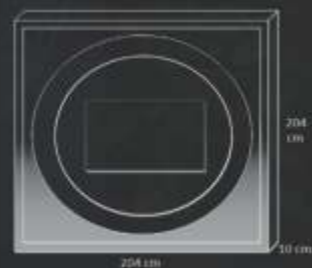

- Quality of the glass Premium: 5 years warranty
- Dimensions /cm : L,184 H,134 D,10
- Suitable TV screen sizes: up to 165 cm /65"
- Glass type: Black, White or Mirror
- Extras you could order: USB, HDMI, LED, LED lighting surround
- Custom sizes and finishes available upon request

- Quality of the glass Premium: 5 years warranty
- Dimensions / cm : L.204 H.204 D.10
- Suitable TV screen sizes: up to 140 cm /55"
- Glass type: Black, White or Mirror
- Extras you could order: USB, HDMI, LED, LED lighting surround
- Custom sizes and finishes available upon request